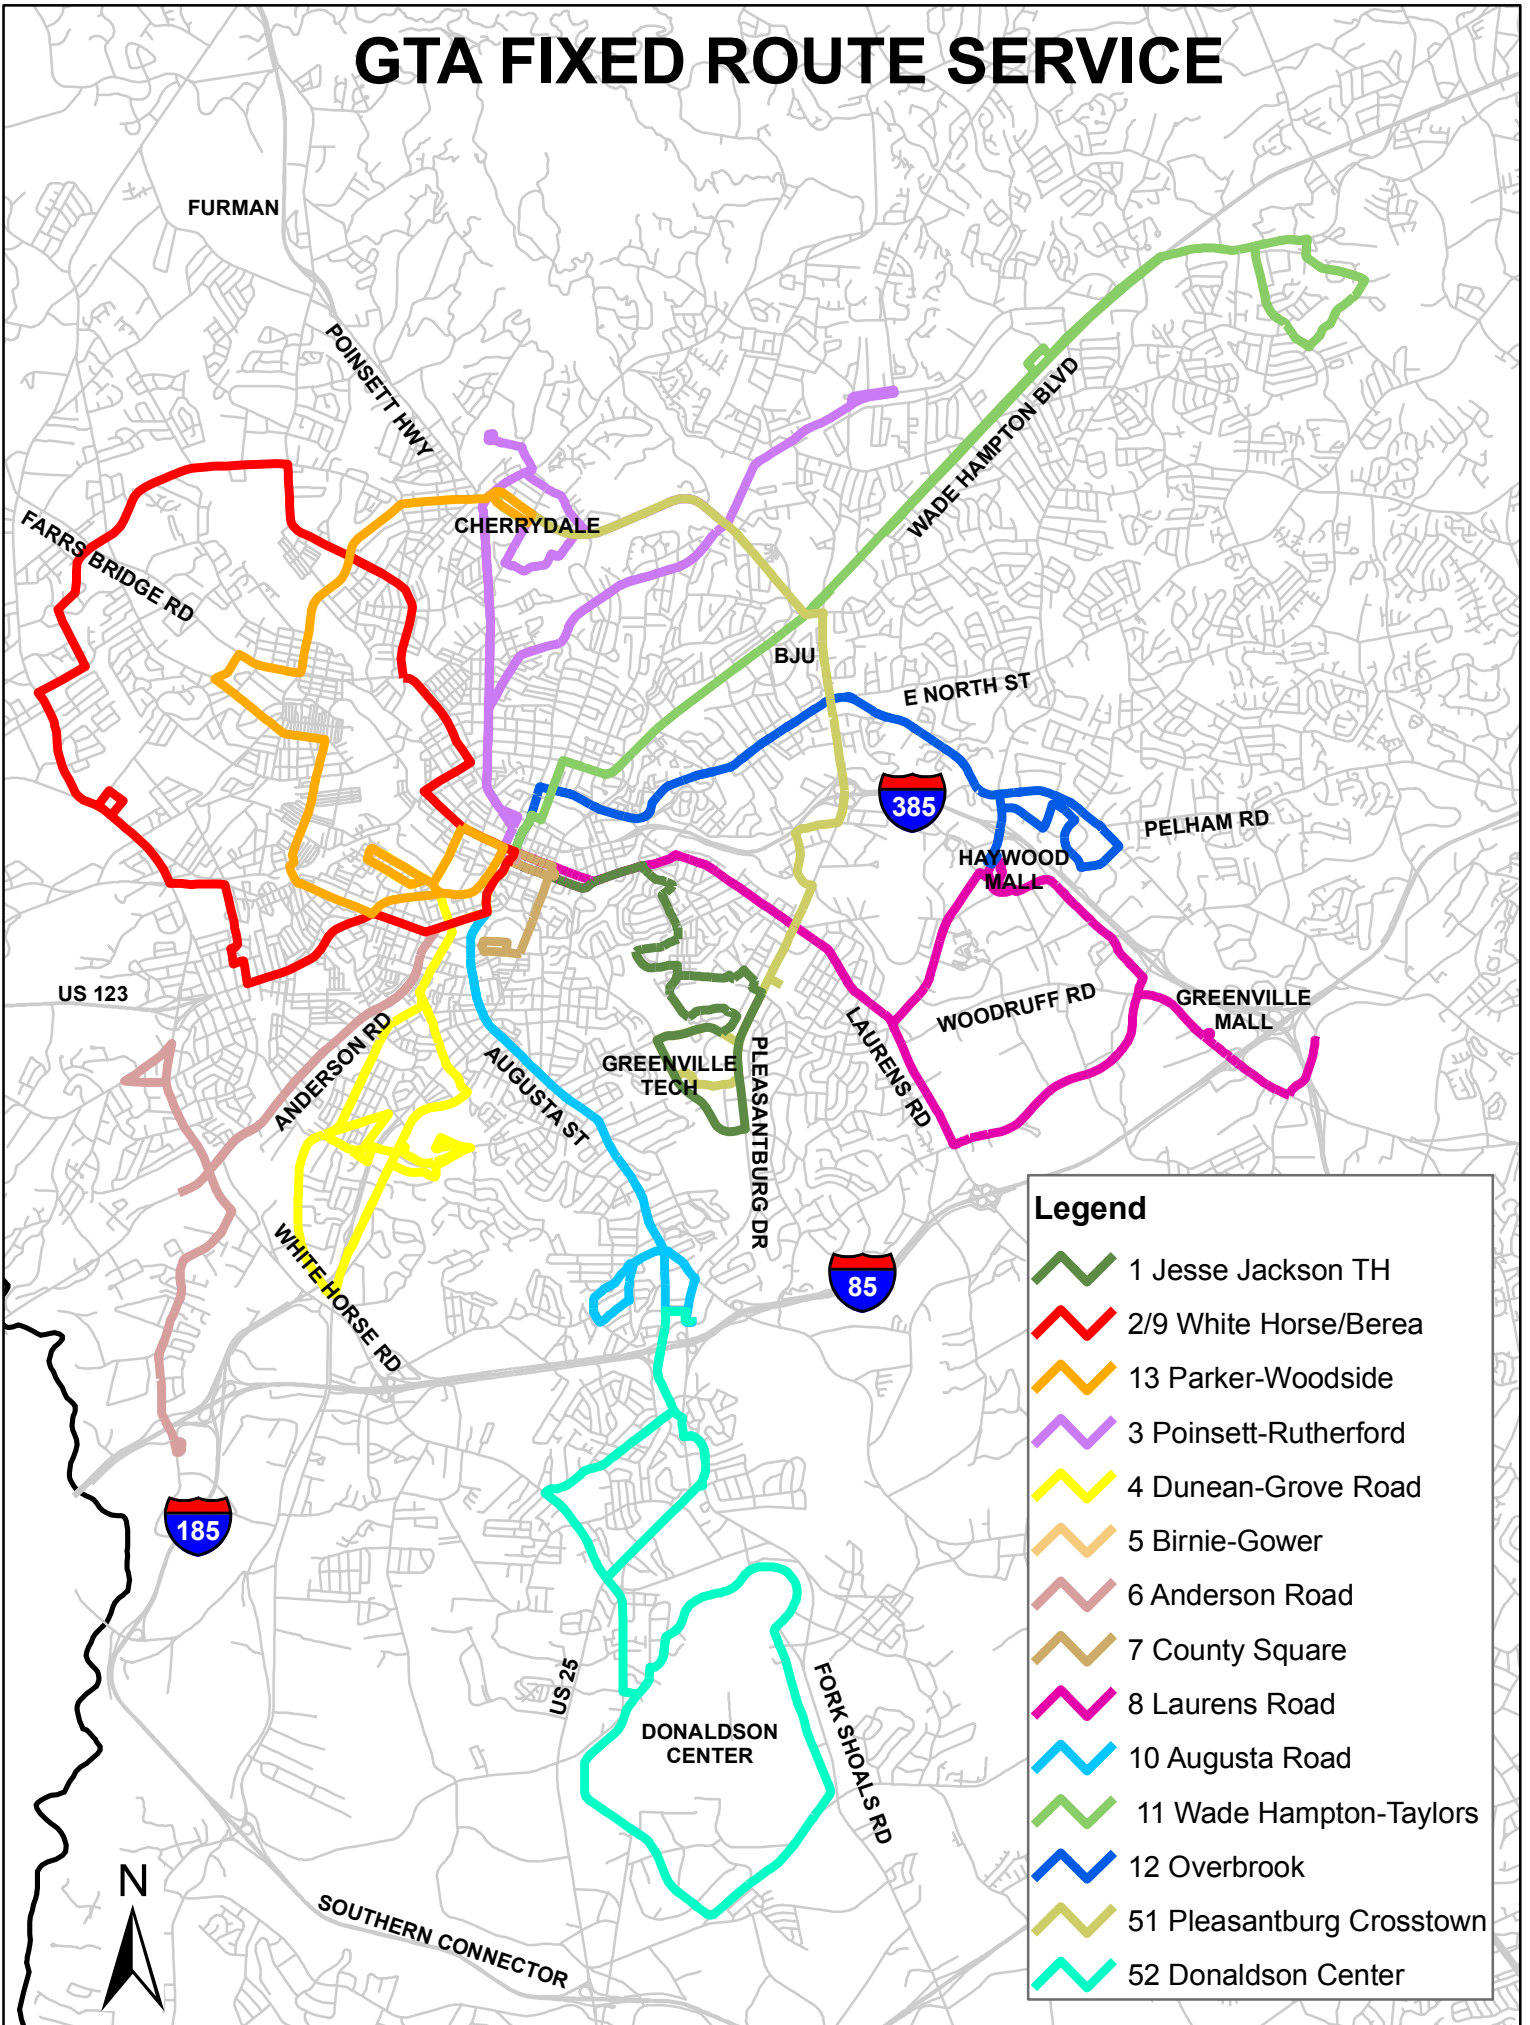

# GTA FIXED ROUTE SERVICE

- Legend**
-  1 Jesse Jackson TH
  -  2/9 White Horse/Berea
  -  13 Parker-Woodside
  -  3 Poinsett-Rutherford
  -  4 Dunearn-Grove Road
  -  5 Birnie-Gower
  -  6 Anderson Road
  -  7 County Square
  -  8 Laurens Road
  -  10 Augusta Road
  -  11 Wade Hampton-Taylor
  -  12 Overbrook
  -  51 Pleasantburg Crosstown
  -  52 Donaldson Center